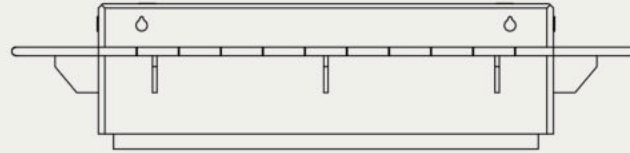

Smart Irrigation