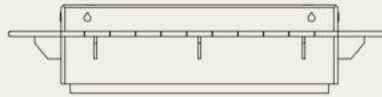

ПРИСТИГАЩИ
ЗАМИНАВАЩИ
17

Б1 ДИНА

Az obичam Бургас

СВЕТАТЕК
Б. 25124

Model: WYC1855

Smart Bench System integrated
Smart Hydraulic Irrigation
Bench is made of Corten steel ,
Stainless steel #201 + WPC wood
Templeted Glass 6mm
Thickness of 4 mm.

DESCRIPTION: Bench is made of Corten steel
Stainless steel #201 + WPC wood
Solar panel: 360W
Smart Hydraulic Irrigation System
Wi-Fi Router 4G

FINISHES:
Plexus box- IO55 2P USB 5V (2.1A)
Qi Standard
Stainless steel #201 or #304
Thermo-lacquered in a choice of RAL

DIMENSIONS: L 2840mm x 2840 mm x H 670mm - **WEIGHT:** 270 Kg

WYC1855 is a collection of Solar bench + Irrigation System.

LED lighting, charging station, and

connection to Wi-Fi. Cable-free and portable design, Perfect for Indoor,