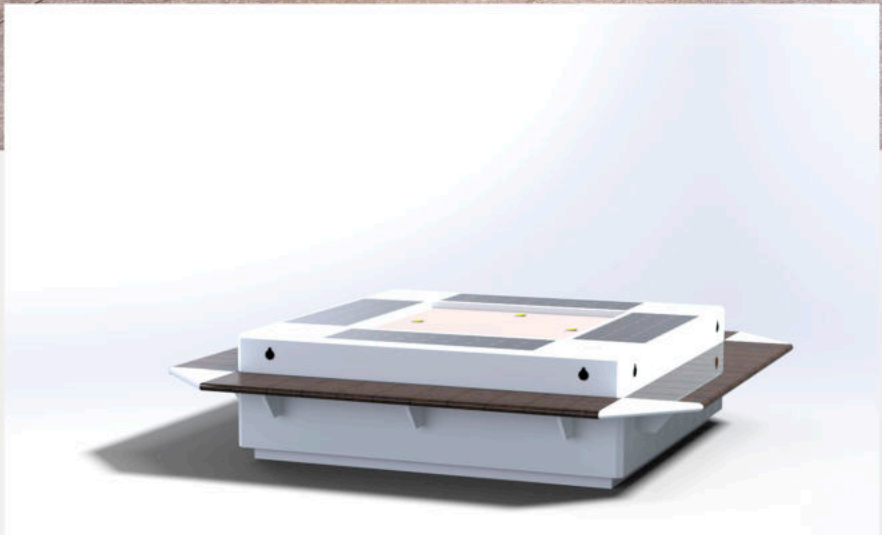

ПРИСТИГАЩИ
ЗАМИНАВАЩИ
17

Б1 ДИНА

Az obичam Бургас

СВЕТАТЕК
Б. 25124

Model: WYC1855

Smart Bench System integrated
Smart Hydraulic Irrigation
Bench is made of Corten steel ,
Stainless steel #201 + WPC wood
Templeted Glass 6mm
Thickness of 4 mm.

DESCRIPTION: Bench is made of Corten steel
Stainless steel #201 + WPC wood
Solar panel: 360W
Smart Hydraulic Irrigation System
Wi-Fi Router 4G

FINISHES:
Plexus box- IO55 2P USB 5V (2.1A)
Qi Standard
Stainless steel #201 or #304
Thermo-lacquered in a choice of RAL

DIMENSIONS: L 2840mm x 2840 mm x H 670mm - **WEIGHT:** 270 Kg

WYC1855 is a collection of Solar bench + Irrigation System.

LED lighting, charging station, and

connection to Wi-Fi. Cable-free and portable design, Perfect for Indoor,

Mall, bus stops, train stations, campuses and shopping malls

Option of LED light box/LED screen and TV LED for advertising

Facility anchoring to the ground and steel casing - resistance to vandalism

Material: Stainless steel #201 + WPC wood
 Dimensions: L-284cm, W-284cm, H-67cm
 Weight: estimated 270kg
 Solar Panel: 360W / 12V, 200AH
 Templeted Glass 6mm
 Smart Hydraulic irrigation system
 USB charging: 8
 Wireless charging Qi Standard: 4
 Ambient: LED spot light
 Bluetooth speaker: 5v/12v
 Sensor
 Wi-Fi: 4G/International router optional