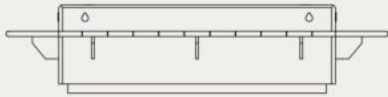

ПРИСТИГАЩИ
ЗАМИНАВАЩИ
17

Б1 ДИНА

Az obичam Бургас

СВЕТАТЕК
Б. 25124

Model: WYC1855

Smart Bench System integrated
Smart Hydraulic Irrigation
Bench is made of Corten steel ,
Stainless steel #201 + WPC wood
Templeted Glass 6mm
Thickness of 4 mm.

DESCRIPTION: Bench is made of Corten steel
Stainless steel #201 + WPC wood
Solar panel: 360W
Smart Hydraulic Irrigation System
Wi-Fi Router 4G

FINISHES:
Plexus box- IO55 2P USB 5V (2.1A)
Qi Standard
Stainless steel #201 or #304
Thermo-lacquered in a choice of RAL

DIMENSIONS: L 2840mm x 2840 mm x H 670mm - **WEIGHT:** 270 Kg

WYC1855 is a collection of Solar bench + Irrigation System.

LED lighting, charging station, and

connection to Wi-Fi. Cable-free and portable design, Perfect for Indoor,