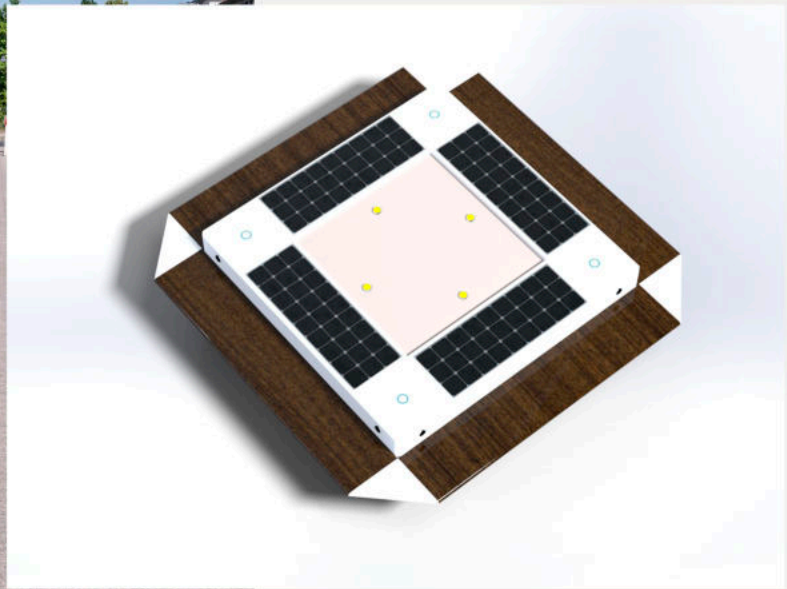

ПРИСТИГАЩИ
ЗАМИНАВАЩИ
17

Б1 ДИНА

Az obичam Бургас

СВЕТАТЕК
Б. 25124

Model: WYC1855

Smart Bench System integrated
Smart Hydraulic Irrigation
Bench is made of Corten steel ,
Stainless steel #201 + WPC wood
Templeted Glass 6mm
Thickness of 4 mm.

DESCRIPTION: Bench is made of Corten steel
Stainless steel #201 + WPC wood
Solar panel: 360W
Smart Hydraulic Irrigation System
Wi-Fi Router 4G

FINISHES:
Plexus box- IO55 2P USB 5V (2.1A)
Qi Standard
Stainless steel #201 or #304
Thermo-lacquered in a choice of RAL

DIMENSIONS: L 2840mm x 2840 mm x H 670mm - **WEIGHT:** 270 Kg

WYC1855 is a collection of Solar bench + Irrigation System.

LED lighting, charging station, and

connection to Wi-Fi. Cable-free and portable design, Perfect for Indoor,

Mall, bus stops, train stations, campuses and shopping malls

Option of LED light box/LED screen and TV LED for advertising

Facility anchoring to the ground and steel casing - resistance to vandalism

Material: Stainless steel #201 + WPC wood
 Dimensions: L-284cm, W-284cm, H-67cm
 Weight: estimated 270kg
 Solar Panel: 360W / 12V, 200AH
 Templeted Glass 6mm
 Smart Hydraulic irrigation system
 USB charging: 8
 Wireless charging Qi Standard: 4
 Ambient: LED spot light
 Bluetooth speaker: 5v/12v
 Sensor
 Wi-Fi: 4G/International router optional