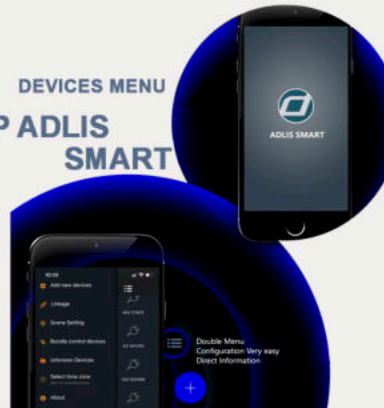

284*284*67

Wireless Charger

Smart Irrigation

SOLAR PANEL: 360W

App Adlis Smart
 Adlis Smart Platform

Can be upgraded and customized for specific applications
 Custom colors available
 Vandal resistant

DEVICES MENU
 APP ADLIS
 SMART