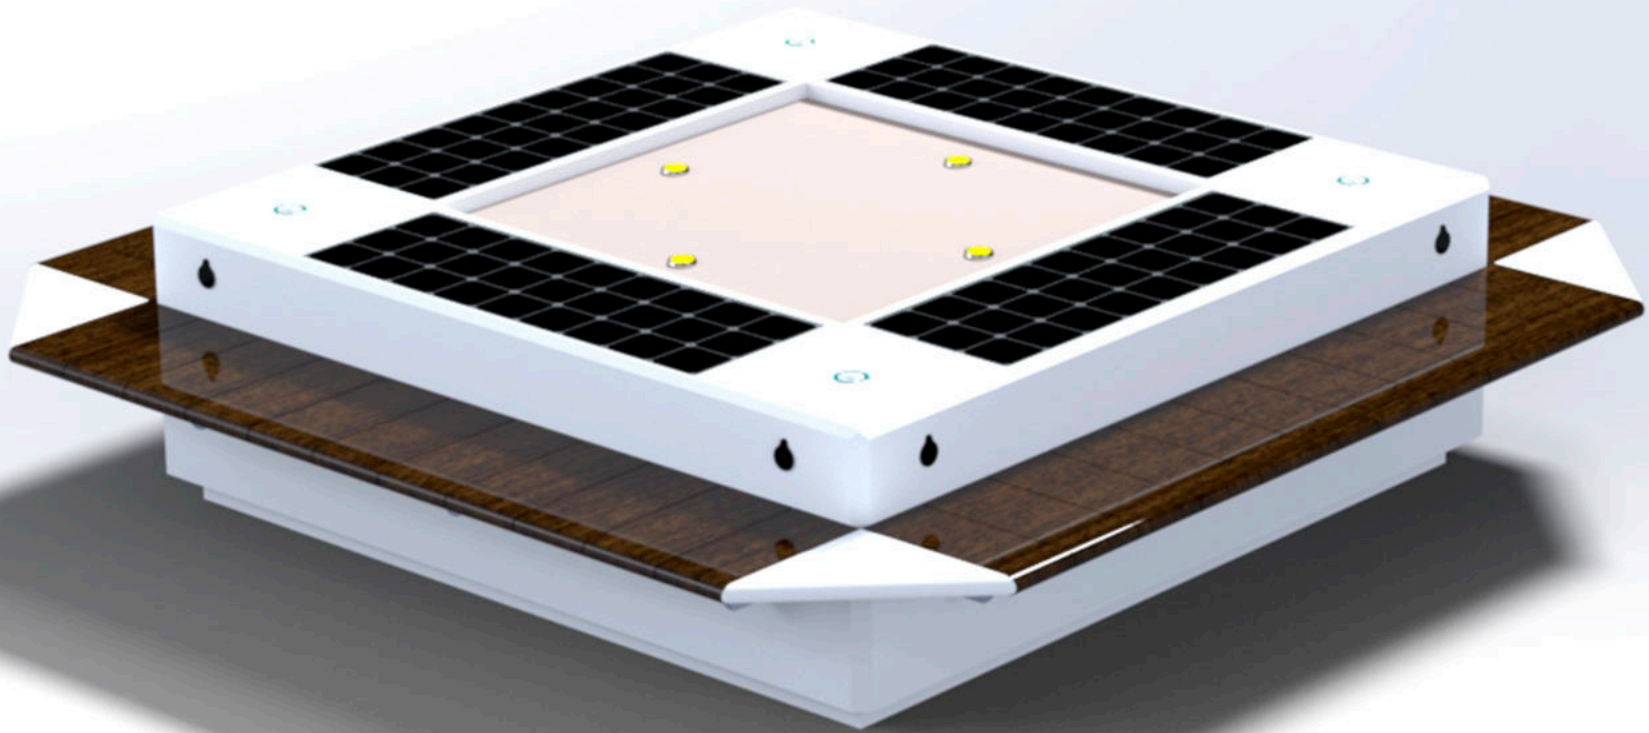

ПРИСТИГАЩИ
ЗАМИНАВАЩИ
17

Б1 ДИНА

Az obичam Бургас

СВЕТАТЕК
Б. 25124

Model: WYC1855

Smart Bench System integrated
Smart Hydraulic Irrigation
Bench is made of Corten steel ,
Stainless steel #201 + WPC wood
Templeted Glass 6mm
Thickness of 4 mm.

DESCRIPTION: Bench is made of Corten steel
Stainless steel #201 + WPC wood
Solar panel: 360W
Smart Hydraulic Irrigation System
Wi-Fi Router 4G

FINISHES:
Plexus box- IO55 2P USB 5V (2.1A)
Qi Standard
Stainless steel #201 or #304
Thermo-lacquered in a choice of RAL

DIMENSIONS: L 2840mm x 2840 mm x H 670mm - **WEIGHT:** 270 Kg

WYC1855 is a collection of Solar bench + Irrigation System.

LED lighting, charging station, and

connection to Wi-Fi. Cable-free and portable design, Perfect for Indoor,

Mall, bus stops, train stations, campuses and shopping malls

Option of LED light box/LED screen and TV LED for advertising

Facility anchoring to the ground and steel casing - resistance to vandalism

Material: Stainless steel #201 + WPC wood
 Dimensions: L-284cm, W-284cm, H-67cm
 Weight: estimated 270kg
 Solar Panel: 360W / 12V, 200AH
 Templeted Glass 6mm
 Smart Hydraulic irrigation system
 USB charging: 8
 Wireless charging Qi Standard: 4
 Ambient: LED spot light
 Bluetooth speaker: 5v/12v
 Sensor
 Wi-Fi: 4G/International router optional